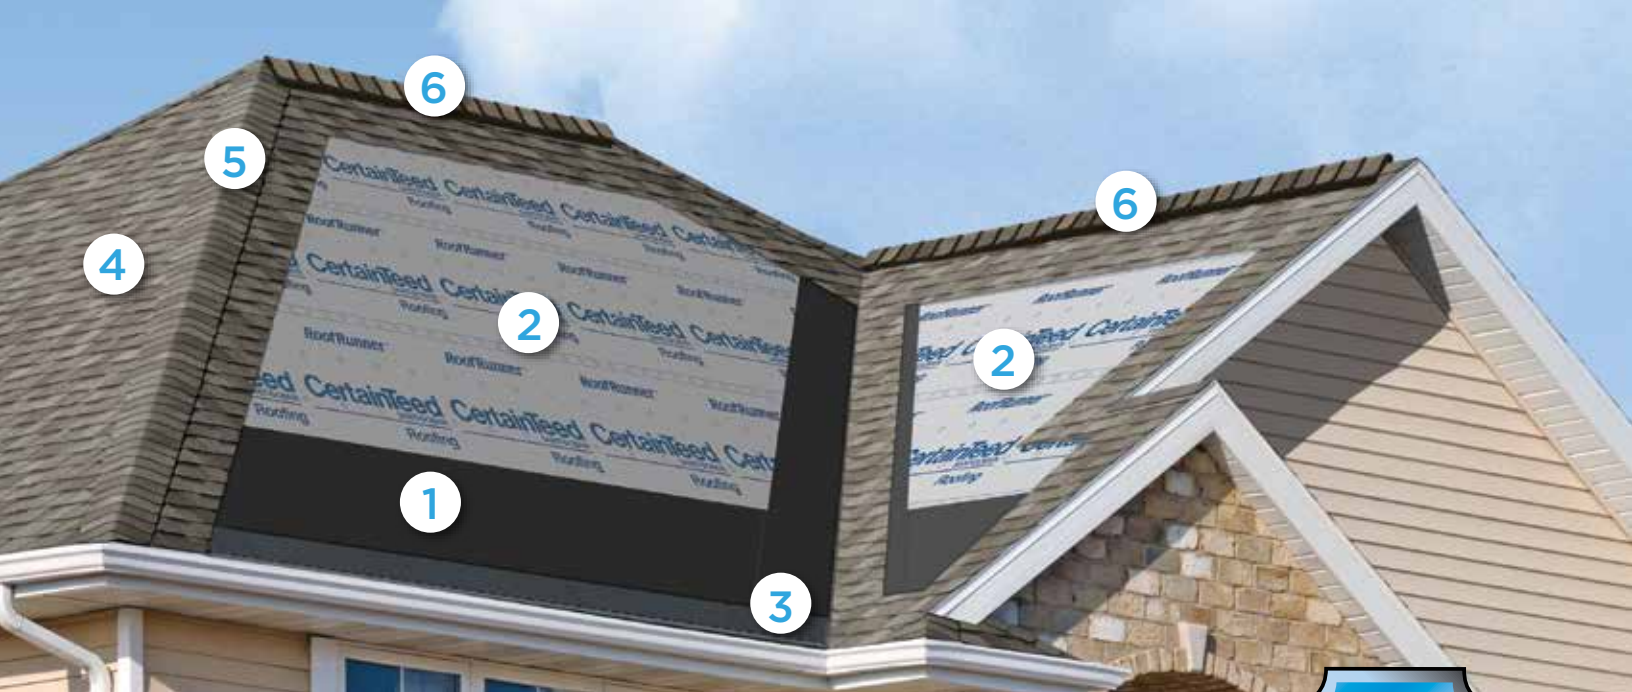

Integrity Roof System™

A COMPLETE APPROACH TO LONG LASTING BEAUTY AND PERFORMANCE

With as much care as you take in selecting the right contractor, choosing the right roof system is equally as important. A CertainTeed Integrity Roof System combines key elements that help ensure you have a well-built roof for long-lasting performance.

1. Waterproofing Underlayment

The first step in your defense against the elements. Self-adhering underlayment is installed at vulnerable areas of your roof to help prevent leaks from wind-driven rain and ice dams.

2. Water-Resistant Underlayment

Provides a protective layer over the roof deck and acts as a secondary barrier against leaks.

3. Starter Shingles

Starter Shingles are the first course of shingles that are installed and designed to work in tandem with the roof shingles above for optimal shingle sealing and performance.

4. Shingles

Choose from a variety of Good-Better-Best styles to complement any roof design and fit your budget.

5. Hip & Ridge Caps

Available in numerous profiles, these accessories are used on the roof's hip and ridge lines for a distinctive finishing touch to your new roof.

6. Ventilation

A roof that breathes is shown to perform better and last longer. Ridge Vents, in combination with Intake Vents, allow air to flow on the underside of your roof deck, keeping the attic cooler in the summer and drier in the winter.

learn more at:

certainteed.com/roofing

CertainTeed

CEILINGS • DECKING • FENCE • GYPSUM • INSULATION • RAILING • ROOFING • SIDING • TRIM
20 Moores Road, Malvern, PA 19355 Professional: 800-233-8990 Consumer: 800-782-8777 certainteed.com

©01/23 CertainTeed, Printed in the USA, Code No. 00-00-1177-NA-EN